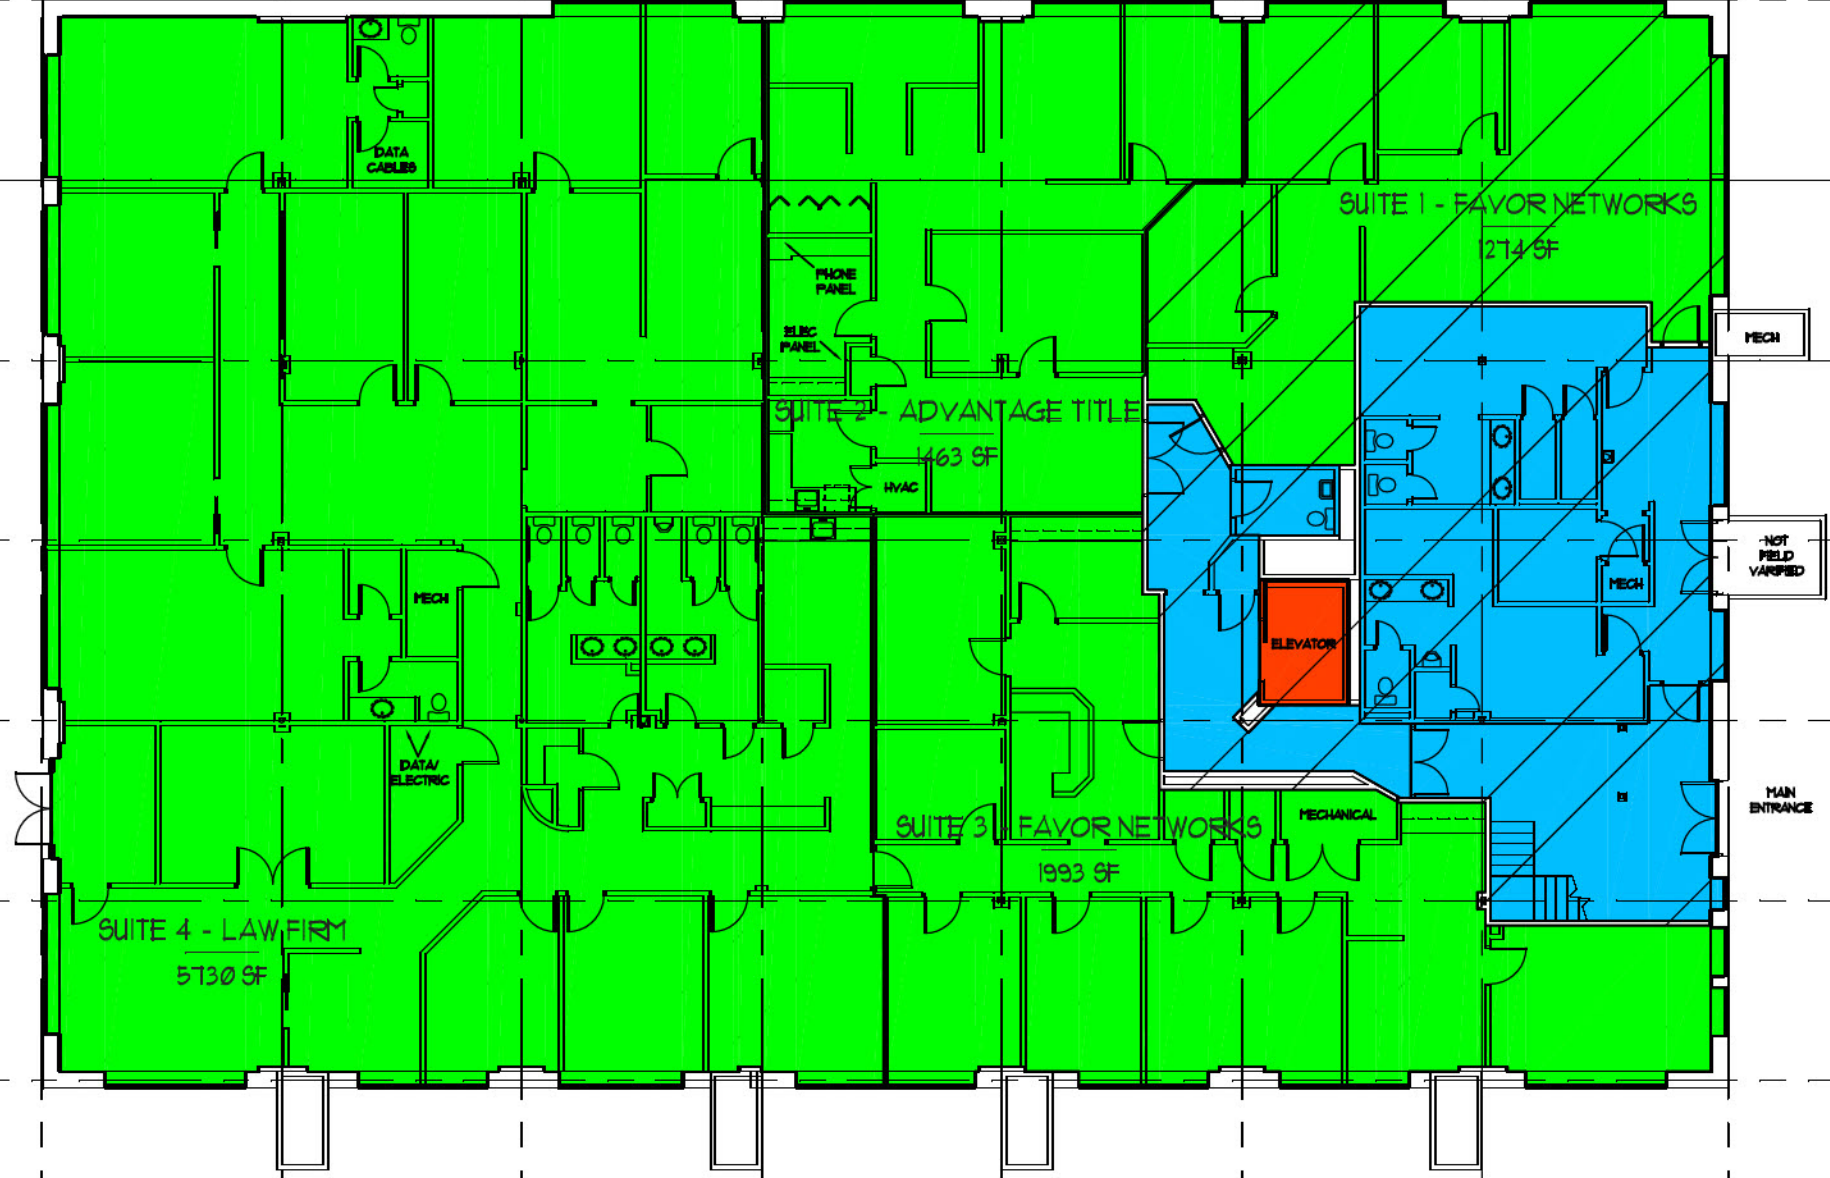

**Baskervill**

ask + listen + create

Ship to or visit  
101 S 15th St  
Ste 200 • 23219

P.O. Box 400  
Richmond, Va  
23218 • 0400

804 343 1010  
fax 343 0909  
baskervill.com

J:\Lester Properties\2080131 Mill Race Commons - As Built Survey\CADD\00\_Preliminary\Arch\BOMA\_080417.dwg

**Lester Properties**  
Mill Race Commons BOMA - FIRST FLOOR

architectural  
engineers  
interior design