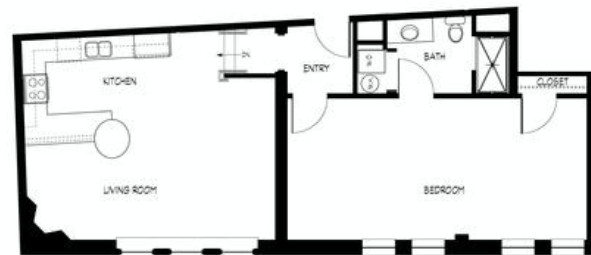

Lofts at the Lyric - Apt 208

College Avenue
Blacksburg, VA 24060

Property Info

Primary Property Type: Residential
Secondary Property Type: Apartment
Property Status: under lease
Property Size: 870 sq ft

Lease Info

Lease Price: $1,595 / month

LOFTS^{SM} LYRIC

APARTMENT 208
870 SQ FT

THOMAS KOONTZ