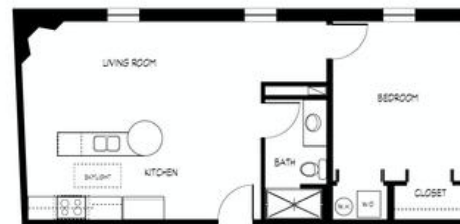

Lofts at the Lyric - Apt 202

College Avenue
Blacksburg, VA 24060

Property Info

Primary Property Type: Residential
Secondary Property Type: Apartment
Property Status: under lease
Property Size: 648 sq ft

Lease Info

Lease Price: $1,195 / month

LOFTS^{SM} LYRIC

APARTMENT 202
648 SQ. FT.

THOMAS KOONTZ