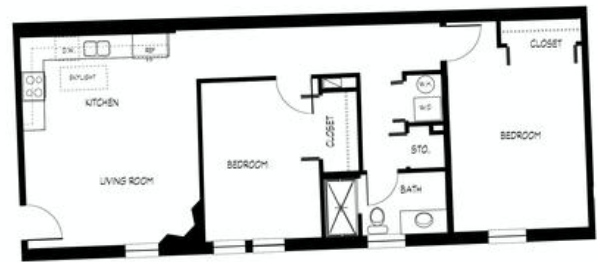

Lofts at the Lyric - Apt 200

College Avenue
Blacksburg, VA 24060

Property Info

Primary Property Type: Residential
Secondary Property Type: Apartment
Property Status: under lease
Property Size: 876 sq ft

Lease Info

Lease Price: $1,595 / month

LOFTS^{SM} LYRIC

APARTMENT 200
876 SQ. FT.

THOMAS KOONTZ